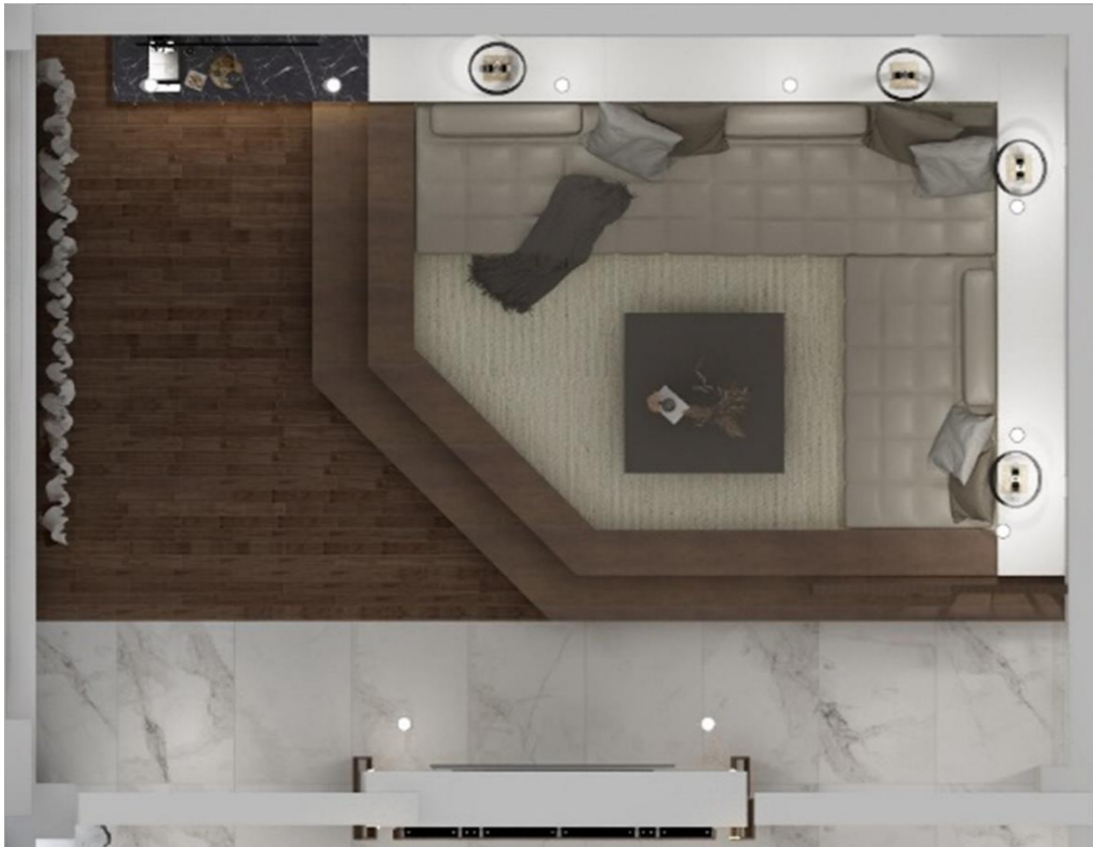

SITTING AREA

MDI55IE3_I