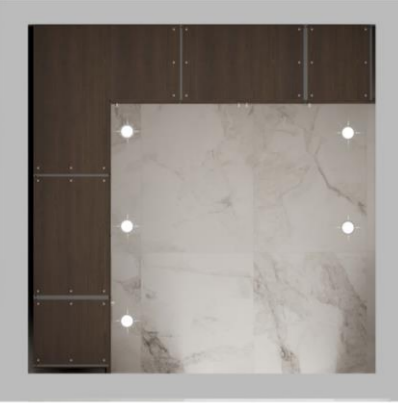

TYPICAL SECOND AND PENTHOUSE WARDROBE

MDI55IB3_2