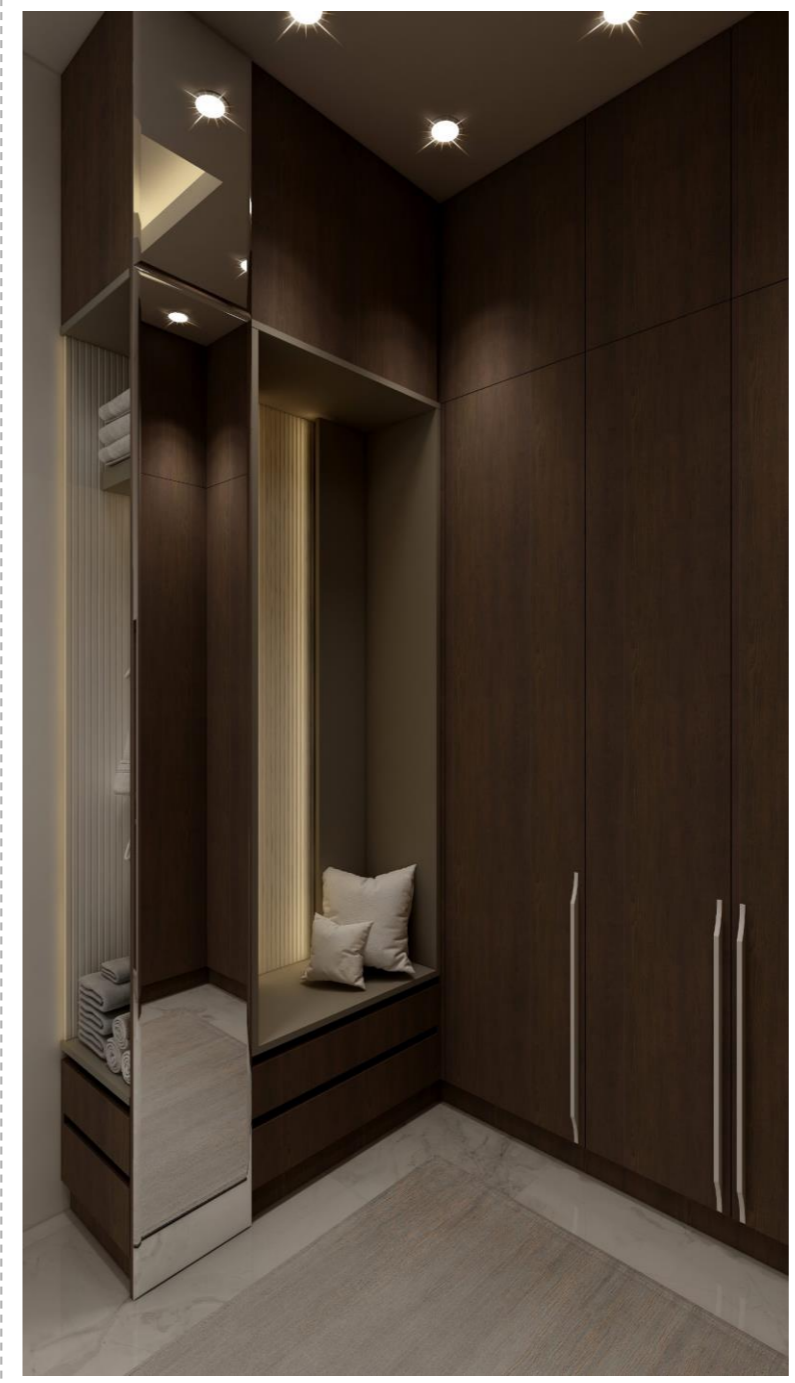

Drawer Runner
Hettich Quadro
50cm