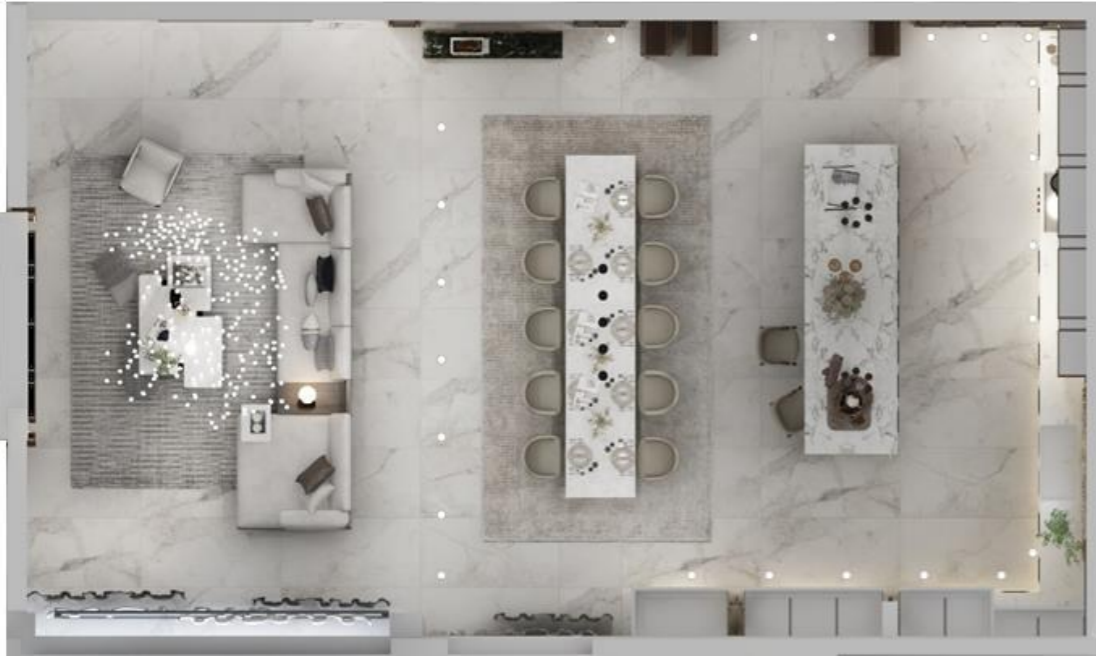

GROUND FLOOR TV SET AND FIRE PLACE

MDI55IE2_I